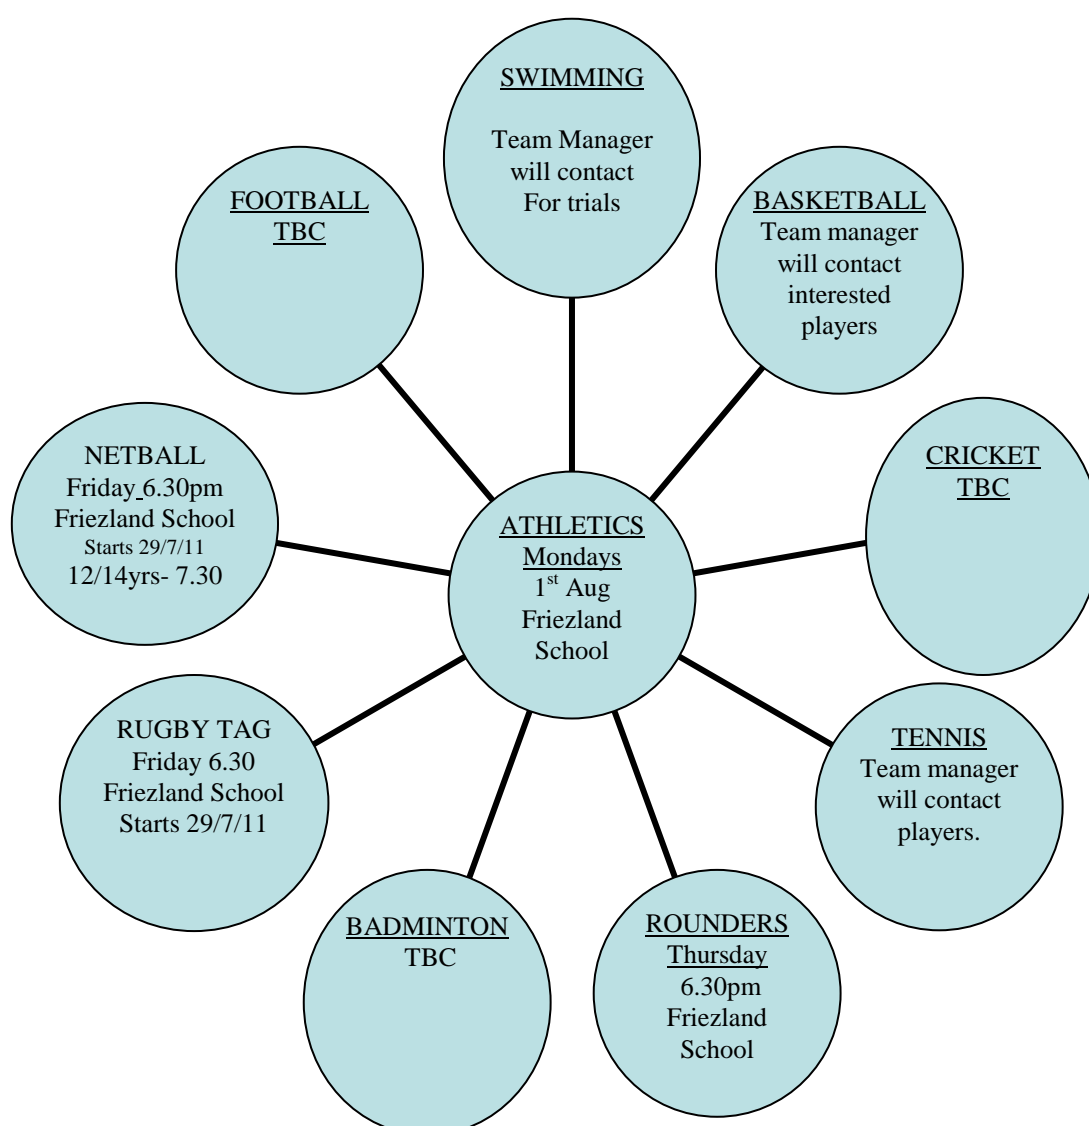

SADDLEWORTH VILLAGE OLYMPICS 2011

L.G.F.G. TRAINING SCHEDULE - 2011.

Registration forms are now available. If you are between 7 - 16 yrs, attend school or live in Lydgate, Grasscroft, Friezland or Grotton you can take part for Team **L.G.F.G** .

Please refer to the individual event to see when the training commences!

Please see separate schedule for training being run by OCL in the Saddleworth area during the summer holidays